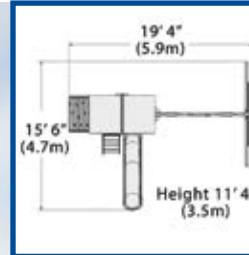

Adventure Outlook 1

PLAY SET SHOWN WITH:

- Adventure Outlook
- Green Tarp Roof
- 3 Position 8' Swing Beam
- 2 - Belt Swings
- Trapeze Bar
- 5' Rock Wall
- Picnic Table
- Wave Slide