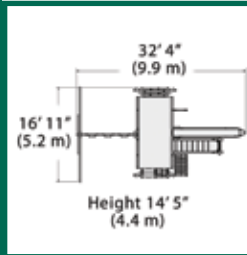

Titan Peak Jumbo 2

PLAY SET SHOWN WITH:

- Titan Peak Jumbo (7' Deck) with Standard Features
- 7' Rock Wall
- 7' Chain Ladder
- Tire Swivel Swing
- Rope Ladder
- Trapeze Bar
- Green Tarp Roof
- 3 Position 10' Swing Beam
- Steel Reinforced Beam Kit
- 3 - Belt Swings
- 14' Rocket Slide
- 4x6 Monkey Bars
- Monkey Bar Fireman's Pole
- Chin-up Bars