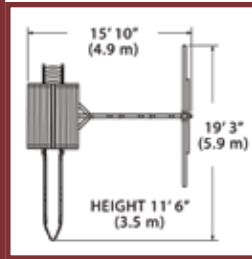

Adventure Treehouse Junior 1

PLAY SET SHOWN WITH:

- Adventure Treehouse Junior (5' Deck)
- Wood Roof
- 3 Position 8' Swing Beam
- Steel Reinforced Beam Kit
- 2 - Belt Swings
- Trapeze Bar
- 10' Rocket Slide

Olympian Treehouse Junior 1

PLAY SET SHOWN WITH:

- Olympian Treehouse Junior (6' Deck)
- Wood Roof
- 3 Position 9' Swing Beam
- Steel Reinforced Beam Kit
- 2 - Belt Swings
- Trapeze Bar
- 12' Rocket Slide