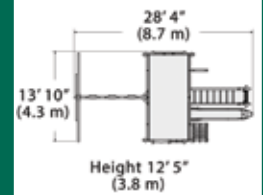

Adventure Peak Jumbo 2