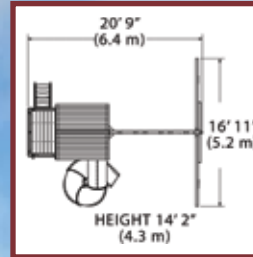

Titan Treehouse Jumbo 3

PLAY SET SHOWN WITH:

- Titan Treehouse Jumbo (7' Deck)
- Wood Roof
- Cabin Package
- Balcony
- 3 Position 10' Swing Beam
- Steel Reinforced Beam Kit
- 3 - Belt Swings
- 7' Spiral Tube Slide