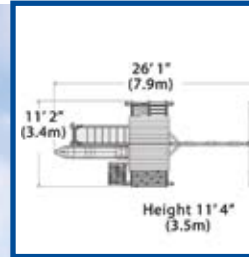

Adventure Summit XL 2

PLAY SET SHOWN WITH:

- Adventure Summit XL
- Wood Roof XL
- Gable Kit
- Accessory Arm w/ Rope Ladder
- 3 Position 8' Swing Beam
- 2 - Belt Swings
- Trapeze Bar
- Monkey Bars
- 10' Rocket Slide