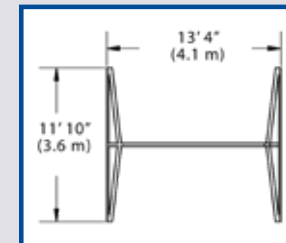

Adventure Treehouse Jumbo Space Saver

PLAY SET SHOWN WITH:

Left Picture:

- Adventure Treehouse Jumbo (5' Deck)
- Wood Roof
- 2 Position Accessory Arm
- Belt Swing
- Trapeze Bar
- 10' Rocket Slide

Right Picture:

- Adventure Treehouse Jumbo (5' Deck)
- Tarp Roof
- 2 Position Accessory Arm
- Belt Swing
- Trapeze Bar
- 10' Double Wall Wave Slide

The Free-Standing Swing Set will fit in almost any yard when you cannot fit a traditional fort and swing beam combination in the same space. It is 8' tall just like our fort swing beams and has room for three swing accessories. Visit your local Backyard Adventures dealer to learn about the ultimate space-saving flexibility of our compact play sets and accessories!

Free-Standing Swing Set

PLAY SET SHOWN WITH:

- Free-Standing Swing Set (8' High)
- 2 - Belt Swings
- Trapeze Bar