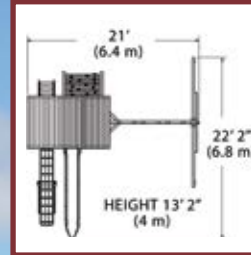

Olympian Treehouse Jumbo 4

PLAY SET SHOWN WITH:

- Olympian Treehouse Jumbo (6' Deck)
- Cabin Package
- Sundeck
- Wood Roofs
- 3 Position 9' Swing Beam
- Steel Reinforced Beam Kit
- 2 - Belt Swings
- Trapeze Bar
- 12' Rocket Slide
- 6' Rock Wall
- Gang Plank
- Jumbo Picnic Table