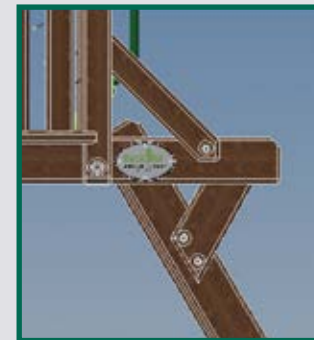

DOUBLE LOCKING GUSSETS