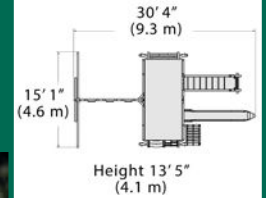

Olympian Peak Jumbo 2