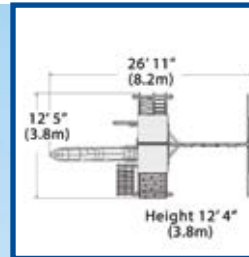

Olympian Summit XL 1

PLAY SET SHOWN WITH:

- Olympian Summit XL
- Wood Roof XL
- Gable Kit
- Accessory Arm w/ Rope Ladder
- Accessory Arm w/ Trapeze Bar
- 3 Position 9' Swing Beam
- 3 - Belt Swings
- 12' Rocket Slide