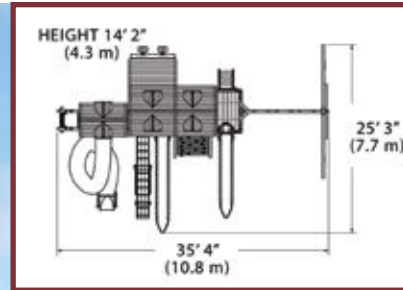

Titan Treehouse Jumbo 5

PLAY SET SHOWN WITH:

- Titan Treehouse Jumbo (7' Deck)
- Playhouse
- Porch
- Lemonade Stand
- Tower
- Wood Roofs
- Loft
- 6 - Dormers
- Balcony
- 3 Position 9' Swing Beam
- Steel Reinforced Beam Kit
- 2 - Belt Swings
- Trapeze Bar
- 8.5' Mega Spiral Slide
- 14' Rocket Slide
- 12' Rocket Slide
- 6' Rock Wall
- Gang Plank
- Fireman's Pole
- Steering Wheel
- Monkey Bar
- Monkey Bar Fireman's Pole