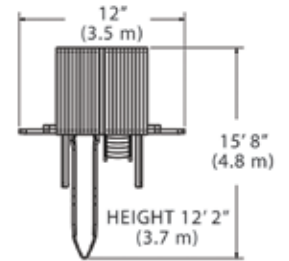

Adventure Treehouse Jumbo Space Saver

PLAY SET SHOWN WITH:

Left Picture:

- Adventure Treehouse Jumbo (5' Deck)
- Wood Roof
- 2 Position Accessory Arm
- Belt Swing
- Trapeze Bar
- 10' Rocket Slide