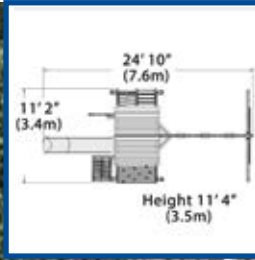

Adventure Summit XL 1

PLAY SET SHOWN WITH:

- Adventure Summit XL
- Wood Roof XL
- Gable Kit
- Accessory Arm w/ Rope Ladder
- Accessory Arm w/ Trapeze Bar
- 3 Position 8' Swing Beam
- 3 - Belt Swings
- Double Wall Wave Slide