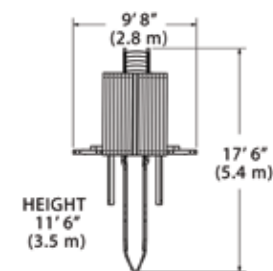

Adventure Treehouse Junior Space Saver

PLAY SET SHOWN WITH:

Left Picture:

- Adventure Treehouse Junior (5' Deck)
- Wood Roof
- 2 Position Accessory Arm
- Belt Swing
- Trapeze Bar
- 10' Rocket Slide

Right Picture:

- Adventure Treehouse Junior (5' Deck)
- Tarp Roof
- 2 Position Accessory Arm
- Belt Swing
- Trapeze Bar
- 10' Double Wall Wave Slide