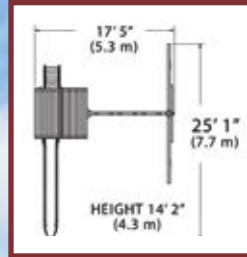

Titan Treehouse Jumbo 1

PLAY SET SHOWN WITH:

1. Titan Treehouse Jumbo (7' Deck)
   - Wood Roof
   - 3 Position 10' Swing Beam
   - Steel Reinforced Beam Kit
   - 2 - Belt Swings
   - Trapeze Bar
   - Fort Angle Braces
   - 14' Rocket Slide
2. Inset Picture Differences:
3. Tarp Roof