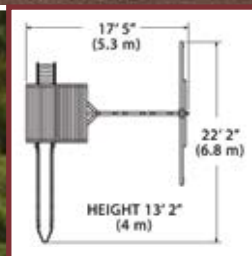

Olympian Treehouse Jumbo 1

PLAY SET SHOWN WITH:

- Olympian Treehouse Jumbo (6' Deck)
- Wood Roof
- 3 Position 9' Swing Beam
- Steel Reinforced Beam Kit
- 2 - Belt Swings
- Trapeze Bar
- 12' Rocket Slide