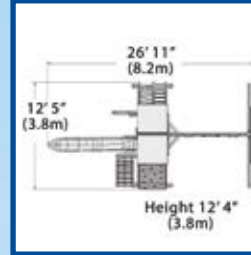

Olympian Summit 1

PLAY SET SHOWN WITH:

- Olympian Summit
- Brown Tarp Roof
- Accessory Arm w/ Rope Ladder
- Accessory Arm w/ Trapeze Bar
- 3 Position 9' Swing Beam
- 3 - Belt Swings
- 12' Rocket Slide