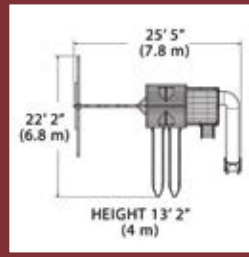

Olympian Treehouse Jumbo 6

PLAY SET SHOWN WITH:

- Olympian Treehouse Jumbo (6' Deck)
- Wood Roof
- Cabin Package
- Tower
- 3 Position 9' Swing Beam
- Steel Reinforced Beam Kit
- 2 - Belt Swings
- Trapeze Bar
- 2 - 12' Rocket Slides
- 5' 90 Degree Mega Slide
- Fireman's Pole
- 2 - Dormers