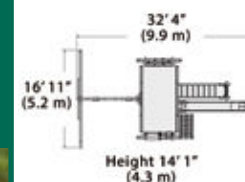

Titan Peak Junior 2