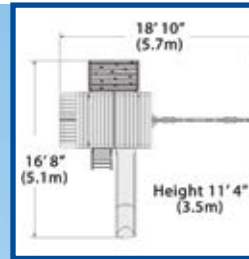

Adventure Outlook XL 2

PLAY SET SHOWN WITH:

- Adventure Outlook XL
- Wood Roof XL
- Gable Kit
- 3 Position 8' Swing Beam
- 2 - Belt Swings
- Trapeze Bar
- Playhouse XL
- 2 - Mullions
- 6 - Window Screens
- Side Table with Roof
- 5' Rock Wall XL
- Double Wall Wave Slide