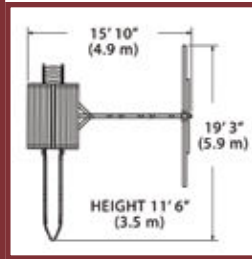

Adventure Treehouse Junior 1

PLAY SET SHOWN WITH:

- Adventure Treehouse Junior (5' Deck)
- Wood Roof
- 3 Position 8' Swing Beam
- Steel Reinforced Beam Kit
- 2 - Belt Swings
- Trapeze Bar
- 10' Rocket Slide

Olympian Treehouse Junior 1

PLAY SET SHOWN WITH:

- Olympian Treehouse Junior (6' Deck)
- Wood Roof
- 3 Position 9' Swing Beam
- Steel Reinforced Beam Kit
- 2 - Belt Swings
- Trapeze Bar
- 12' Rocket Slide