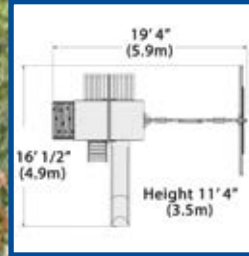

Adventure Outlook 2

PLAY SET SHOWN WITH:

- Adventure Outlook
- Wood Roof
- Cable Kit
- 3 Position 8' Swing Beam
- 2 - Belt Swings
- Trapeze Bar
- Lower Floor
- Serving Wall
- Side Table with Roof
- 5' Rock Wall
- Double Wall Wave Slide