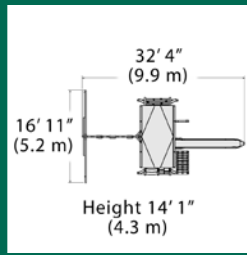

Titan Peak Junior 1

PLAY SET SHOWN WITH:

- Titan Peak Junior (7' Deck)
  with Standard Features
- 7' Rock Wall
- 7' Chain Ladder
- Tire Swivel Swing
- Rope Ladder
- Trapeze Bar
- Multi-Color Tarp Roof
- 3 Position 10' Swing Beam
- Steel Reinforced Beam Kit
- 3 - Belt Swings
- 14' Rocket Slide