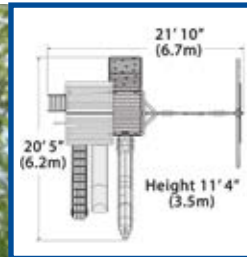

Adventure Outlook XL 3

PLAY SET SHOWN WITH:

- Adventure Outlook XL
- Wood Roof XL
- Gable Kit
- Olympian Outlook Tower
- 3 Position 9' Swing Beam
- 2 - Belt Swings
- Trapeze Bar
- 6' Rock Wall
- Picnic Table XL
- Gang Plank
- Fireman's Pole
- 12' Rocket Slide
- Double Wall Wave Slide