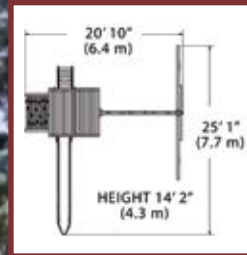

Titan Treehouse Jumbo 2

PLAY SET SHOWN WITH:

- Titan Treehouse Jumbo (7' Deck)
- Wood Roof
- 3 Position 10' Swing Beam
- Steel Reinforced Beam Kit
- 2 - Belt Swings
- Trapeze Bar
- Fort Angle Braces
- 14' Rocket Slide
- 7' Rock Wall
- Jumbo Picnic Table