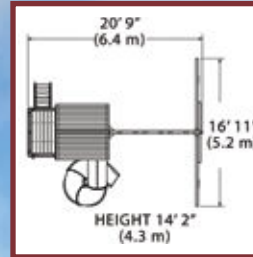

Titan Treehouse Jumbo 3

PLAY SET SHOWN WITH:

- Titan Treehouse Jumbo (7' Deck)
- Wood Roof
- Cabin Package
- Balcony
- 3 Position 10' Swing Beam
- Steel Reinforced Beam Kit
- 3 - Belt Swings
- 7' Spiral Tube Slide