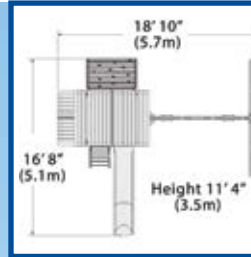

Adventure Outlook XL 2

PLAY SET SHOWN WITH:

- Adventure Outlook XL
- Wood Roof XL
- Gable Kit
- 3 Position 8' Swing Beam
- 2 - Belt Swings
- Trapeze Bar
- Playhouse XL
- 2 - Mullions
- 6 - Window Screens
- Side Table with Roof
- 5' Rock Wall XL
- Double Wall Wave Slide