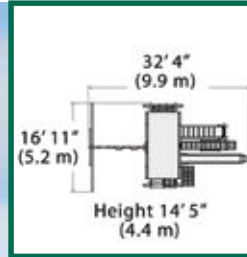

Titan Peak Jumbo 5