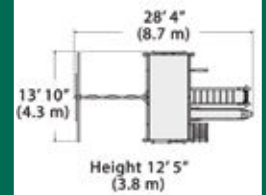

Adventure Peak Jumbo 2