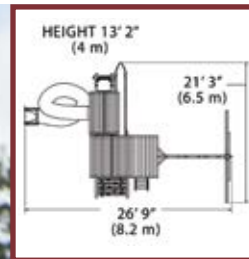

Olympian Treehouse Jumbo 7

PLAY SET SHOWN WITH:

- Olympian Treehouse Jumbo (6' Deck)
- Lower Cottage
- Sundeck
- Lower Sundeck Floor
- Wood Roofs
- Loft
- 3 Position 8' Swing Beam
- Steel Reinforced Beam Kit
- 2 - Belt Swings
- Trapeze Bar
- 12' Rocket Slide
- 7.5' Mega Spiral Slide
- 6' Rock Wall
- Monkey Bars
- Monkey Bar Fireman's Pole