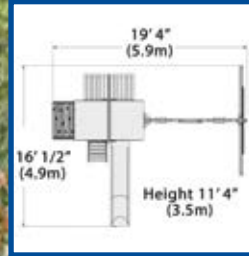

Adventure Outlook 1

PLAY SET SHOWN WITH:

- Adventure Outlook
- Green Tarp Roof
- 3 Position 8' Swing Beam
- 2 - Belt Swings
- Trapeze Bar
- 5' Rock Wall
- Picnic Table
- Wave Slide

REVERSE SIDE OF PLAY SET