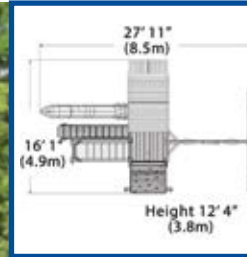

Olympian Outlook XL 4

PLAY SET SHOWN WITH:

- Olympian Outlook XL
- Wood Roof XL
- Gable Kit
- Olympian Summit Balcony XL w/ Rock Wall
- Tire Swivel Swing
- 3 Position 9' Swing Beam
- 2 - Belt Swings
- Trapeze Bar
- Playhouse XL
- 2 - Mullions
- 12 - Window Screens
- Side Table with Roof
- 4 x 4 Monkey Bars
- Gang Plank
- 12' Rocket Slide