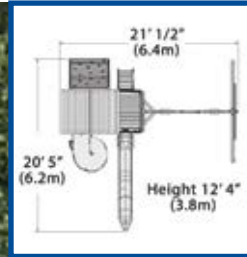

Olympian Outlook 1

PLAY SET SHOWN WITH:

- Olympian Outlook
- Brown Tarp Roof
- 3 Position 9' Swing Beam
- 2 - Belt Swings
- Trapeze Bar
- 6' Rock Wall
- Picnic Table
- 12' Rocket Slide

REVERSE SIDE OF PLAY SET