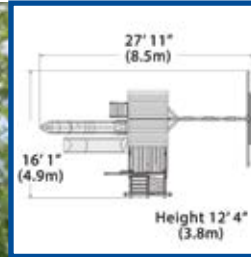

Olympian Outlook XL 3

PLAY SET SHOWN WITH:

- Olympian Outlook XL
- Wood Roof XL
- Gable Kit
- Adventure Summit Tower XL w/ Combo Ladder
- Tire Swivel Swing
- 3 Position 9' Swing Beam
- 2 - Belt Swings
- Trapeze Bar
- Accessory Arm w/ Trapeze Bar
- Playhouse XL
- 3 - Mullions
- 18 - Window Screens
- 12' Rocket Slide
- Double Wall Wave Slide