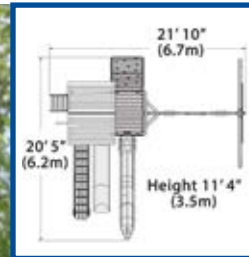

Adventure Outlook XL 3

PLAY SET SHOWN WITH:

- Adventure Outlook XL
- Wood Roof XL
- Gable Kit
- Olympian Outlook Tower
- 3 Position 9' Swing Beam
- 2 - Belt Swings
- Trapeze Bar
- 6' Rock Wall
- Picnic Table XL
- Gang Plank
- Fireman's Pole
- 12' Rocket Slide
- Double Wall Wave Slide