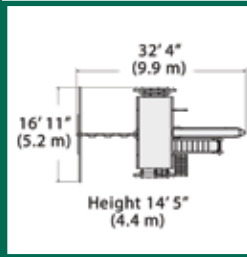

Titan Peak Jumbo 2

PLAY SET SHOWN WITH:

- Titan Peak Jumbo (7' Deck) with Standard Features
- 7' Rock Wall
- 7' Chain Ladder
- Tire Swivel Swing
- Rope Ladder
- Trapeze Bar
- Green Tarp Roof
- 3 Position 10' Swing Beam
- Steel Reinforced Beam Kit
- 3 - Belt Swings
- 14' Rocket Slide
- 4x6 Monkey Bars
- Monkey Bar Fireman's Pole
- Chin-up Bars