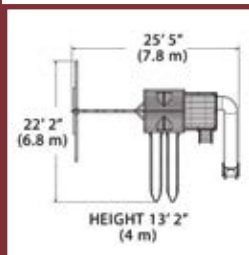

Olympian Treehouse Jumbo 6

PLAY SET SHOWN WITH:

- Olympian Treehouse Jumbo (6' Deck)
- Wood Roof
- Cabin Package
- Tower
- 3 Position 9' Swing Beam
- Steel Reinforced Beam Kit
- 2 - Belt Swings
- Trapeze Bar
- 2 - 12' Rocket Slides
- 5' 90 Degree Mega Slide
- Fireman's Pole
- 2 - Dormers