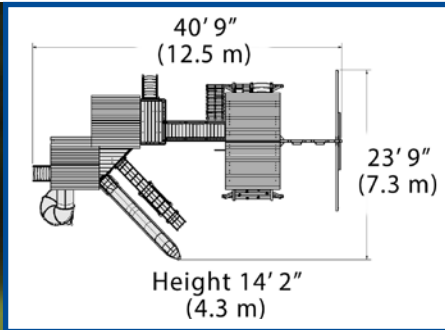

Treehouse & Peak Combo Play Set

PLAY SET SHOWN WITH:

- Olympian Treehouse Jumbo
- Triangle Bridge
- Titan Treehouse Jumbo
- Cabin Package
- Balcony
- 2 - Treehouse Jumbo Wood Roofs
- 6' Open Spiral Slide
- 14' Rocket Slide
- 7' Gang Plank
- Treehouse Jumbo Picnic Table
- Adventure Bridge
- Titan Peak Junior
- Peak Junior Wood Roof
- 2 Position 10' Swing Beam
- Steel Reinforced Beam Kit
- 2 - Belt Swings
- Fireman's Pole
- Telescope
- Binoculars
- Ship's Wheel