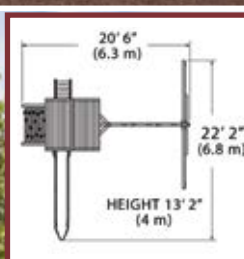

Olympian Treehouse Jumbo 2

PLAY SET SHOWN WITH:

- Olympian Treehouse Jumbo (6' Deck)
- Wood Roof
- 3 Position 9' Swing Beam
- Steel Reinforced Beam Kit
- 2 - Belt Swings
- Trapeze Bar
- 12' Rocket Slide
- 6' Rock Wall
- Jumbo Picnic Table