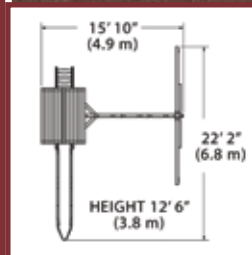

Adventure Treehouse Junior 1

PLAY SET SHOWN WITH:

- Adventure Treehouse Junior (5' Deck)
- Wood Roof
- 3 Position 8' Swing Beam
- Steel Reinforced Beam Kit
- 2 - Belt Swings
- Trapeze Bar
- 10' Rocket Slide

Olympian Treehouse Junior 1

PLAY SET SHOWN WITH:

- Olympian Treehouse Junior (6' Deck)
- Wood Roof
- 3 Position 9' Swing Beam
- Steel Reinforced Beam Kit
- 2 - Belt Swings
- Trapeze Bar
- 12' Rocket Slide