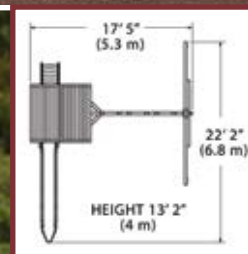

Olympian Treehouse Jumbo 1

PLAY SET SHOWN WITH:

- Olympian Treehouse Jumbo (6' Deck)
- Wood Roof
- 3 Position 9' Swing Beam
- Steel Reinforced Beam Kit
- 2 - Belt Swings
- Trapeze Bar
- 12' Rocket Slide