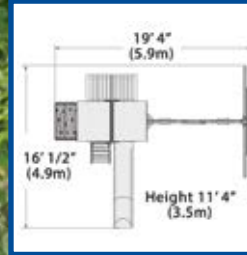

Adventure Outlook 3

PLAY SET SHOWN WITH:

- Adventure Outlook
- Wood Roof
- Gable Kit
- 3 Position 8' Swing Beam
- 2 - Belt Swings
- Trapeze Bar
- Playhouse
- 2 - Mullions
- 6 - Window Screens
- Side Table with Roof
- 5' Rock Wall
- Double Wall Wave Slide