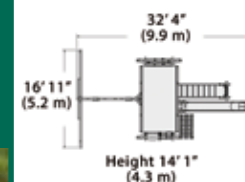

Titan Peak Junior 2