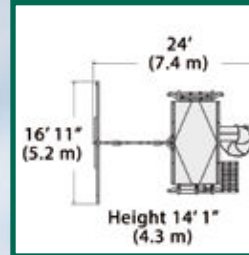

Titan Peak Junior 4

PLAY SET SHOWN WITH:

- Titan Peak Junior (7' Deck) with Standard Features
- 7' Rock Wall
- 7' Chain Ladder
- Tire Swivel Swing
- Rope Ladder
- Trapeze Bar
- Green Tarp Roof
- 3 Position 10' Swing Beam
- Steel Reinforced Beam Kit
- 3 - Belt Swings
- 7' Spiral Tube Slide