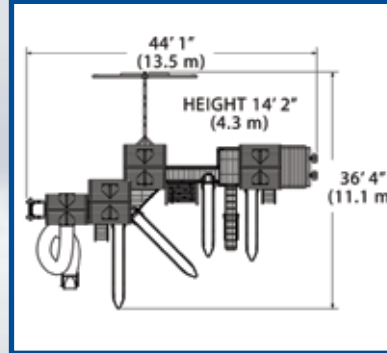

Treehouse Combo Play Set

PLAY SET SHOWN WITH:

- Titan Treehouse Jumbo
- Playhouse
- Loft
- Triangle Bridge
- 2 - Olympian Treehouse Jumbos
- Adventure Bridge
- Cabin Package
- Balcony
- Lower Cottage
- Porch
- Lemonade Stand
- Wood Roofs
- 8 - Dormers
- 3 Position 9' Swing Beam
- Steel Reinforced Beam Kit
- 2 - Belt Swings
- Trapeze Bar
- 8.5' Mega Spiral Slide
- 2 - 14' Rocket Slides
- 2 - 12' Rocket Slides
- Monkey Bars
- Monkey Bar Fireman's Pole
- Fireman's Pole
- 6' Rock Wall
- Picnic Table
- Tire Swivel Swing
- Gang Plank
- Ship's Wheel
- Steering Wheel
- Binoculars
- Telescope