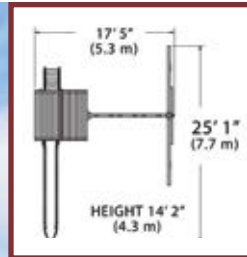

Titan Treehouse Jumbo 1

PLAY SET SHOWN WITH:

1. Titan Treehouse Jumbo (7' Deck)
   - Wood Roof
   - 3 Position 10' Swing Beam
   - Steel Reinforced Beam Kit
   - 2 - Belt Swings
   - Trapeze Bar
   - Fort Angle Braces
   - 14' Rocket Slide
2. Inset Picture Differences:
3. Tarp Roof