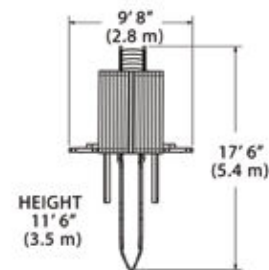

Adventure Treehouse Junior Space Saver

PLAY SET SHOWN WITH:

Left Picture:

- Adventure Treehouse Junior (5' Deck)
- Wood Roof
- 2 Position Accessory Arm
- Belt Swing
- Trapeze Bar
- 10' Rocket Slide

Right Picture:

- Adventure Treehouse Junior (5' Deck)
- Tarp Roof
- 2 Position Accessory Arm
- Belt Swing
- Trapeze Bar
- 10' Double Wall Wave Slide