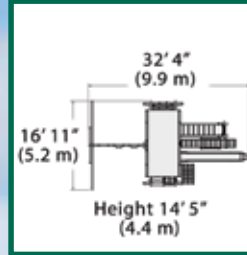

Titan Peak Jumbo 5