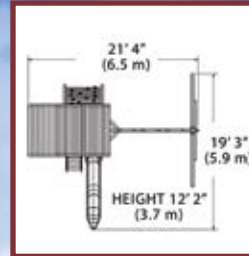

Adventure Treehouse Jumbo 3

PLAY SET SHOWN WITH:

- Adventure Treehouse Jumbo (5' Deck)
- Lower Cottage
- Porch
- Wood Roof
- 3 Position 8' Swing Beam
- Steel Reinforced Beam Kit
- 2 - Belt Swings
- Trapeze Bar
- 10' Rocket Slide
- 5' Rock Wall