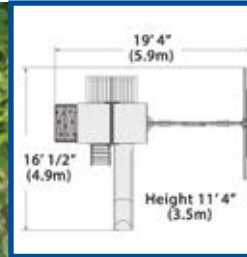

Adventure Outlook 3

PLAY SET SHOWN WITH:

- Adventure Outlook
- Wood Roof
- Gable Kit
- 3 Position 8' Swing Beam
- 2 - Belt Swings
- Trapeze Bar
- Playhouse
- 2 - Mullions
- 6 - Window Screens
- Side Table with Roof
- 5' Rock Wall
- Double Wall Wave Slide