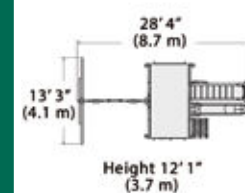

Adventure Peak Junior 2