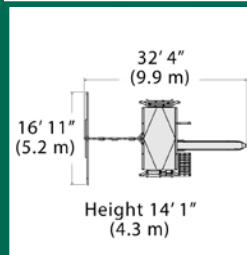

Titan Peak Junior 1

PLAY SET SHOWN WITH:

- Titan Peak Junior (7' Deck)
  with Standard Features
- 7' Rock Wall
- 7' Chain Ladder
- Tire Swivel Swing
- Rope Ladder
- Trapeze Bar
- Multi-Color Tarp Roof
- 3 Position 10' Swing Beam
- Steel Reinforced Beam Kit
- 3 - Belt Swings
- 14' Rocket Slide