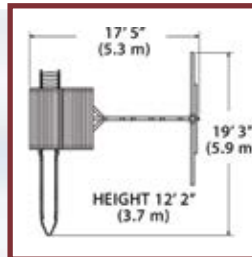

Adventure Treehouse Jumbo 1

PLAY SET SHOWN WITH:

- Adventure Treehouse Jumbo (5' Deck)
- Wood Roof
- 3 Position 8' Swing Beam
- Steel Reinforced Beam Kit
- 2 - Belt Swings
- Trapeze Bar
- 10' Rocket Slide