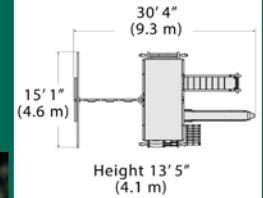

Olympian Peak Jumbo 2