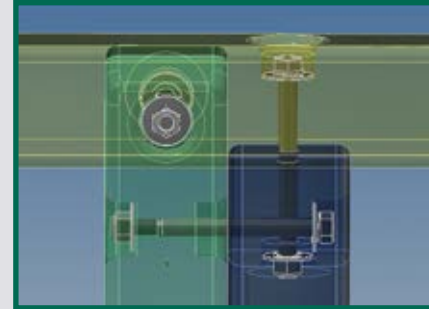

TRIPLE LOCK JOINTS