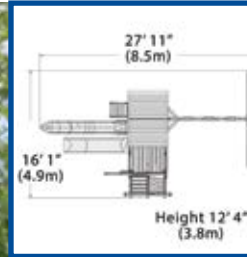

Olympian Outlook XL 3

PLAY SET SHOWN WITH:

- Olympian Outlook XL
- Wood Roof XL
- Gable Kit
- Adventure Summit Tower XL w/ Combo Ladder
- Tire Swivel Swing
- 3 Position 9' Swing Beam
- 2 - Belt Swings
- Trapeze Bar
- Accessory Arm w/ Trapeze Bar
- Playhouse XL
- 3 - Mullions
- 18 - Window Screens
- 12' Rocket Slide
- Double Wall Wave Slide