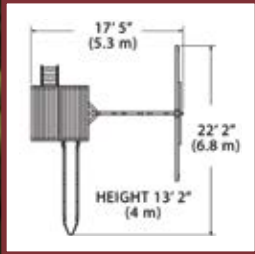

REVERSE SIDE OF PLAY SET

Adventure Treehouse Jumbo 3

PLAY SET SHOWN WITH:

- Adventure Treehouse Jumbo (5' Deck)
- Lower Cottage
- Porch
- Wood Roof
- 3 Position 8' Swing Beam
- Steel Reinforced Beam Kit
- 2 - Belt Swings
- Trapeze Bar
- 10' Rocket Slide
- 5' Rock Wall