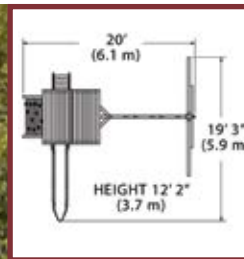

TITAN TREEHOUSE JUMBO 1
AVAILABLE WITH TARP ROOF

Titan Treehouse Jumbo 1

PLAY SET SHOWN WITH:

- Titan Treehouse Jumbo (7' Deck)
 - Wood Roof
 - 3 Position 10' Swing Beam
 - Steel Reinforced Beam Kit
 - 2 - Belt Swings
 - Trapeze Bar
 - Fort Angle Braces
 - 14' Rocket Slide
- Inset Picture Differences:
- Tarp Roof