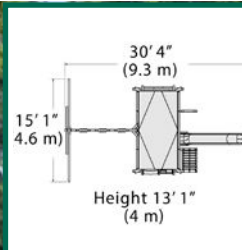

Peak Base Fort Lineup

Adventure Peak Junior
Deck: 5.5' x 5.5' or Over 30 sq. ft.

Olympian Peak Junior
Deck: 5.5' x 5.5' or Over 30 sq. ft.

Titan Peak Junior
Deck: 5.5' x 5.5' or Over 30 sq. ft.

Adventure Peak Jumbo
Deck: 7.5' x 5.5' or Over 41 sq. ft.

Olympian Peak Jumbo
Deck: 7.5' x 5.5' or Over 41 sq. ft.

Titan Peak Jumbo
Deck: 7.5' x 5.5' or Over 41 sq. ft.

Adventure Peak Junior 1

PLAY SET SHOWN WITH:

- Adventure Peak Junior (5' Deck) with Standard Features
- 5' Rock Wall
- 5' Chain Ladder
- Tire Swivel Swing
- Rope Ladder
- Trapeze Bar
- Multi-Color Tarp Roof
- 3 Position 8' Swing Beam
- Steel Reinforced Beam Kit
- 3 - Belt Swings
- 10' Rocket Slide