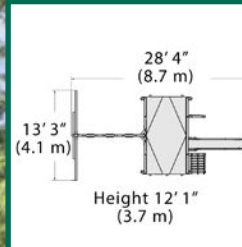

Adventure Peak Junior 1

PLAY SET SHOWN WITH:

- Adventure Peak Junior (5' Deck) with Standard Features
- 5' Rock Wall
- 5' Chain Ladder
- Tire Swivel Swing
- Rope Ladder
- Trapeze Bar
- Multi-Color Tarp Roof
- 3 Position 8' Swing Beam
- Steel Reinforced Beam Kit
- 3 - Belt Swings
- 10' Rocket Slide