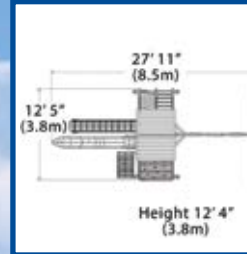

Olympian Summit XL 2

PLAY SET SHOWN WITH:

- Olympian Summit XL
- Wood Roof XL
- Gable Kit
- Accessory Arm w/ Rope Ladder
- 3 Position 9' Swing Beam
- 3 - Belt Swings
- Gang Plank
- 12' Rocket Slide