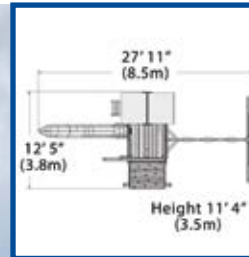

Adventure Outlook 4

PLAY SET SHOWN WITH:

- Adventure Outlook
- Brown Tarp Roof
- Olympian Summit Tower XL w/ Rock Wall
- Tire Swivel Swing
- 3 Position 8' Swing Beam
- 3 - Belt Swings
- Accessory Arm with Trapeze Bar
- Picnic Table
- 12' Rocket Slide