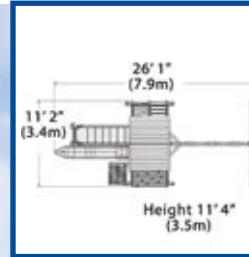

Adventure Summit XL 2

PLAY SET SHOWN WITH:

- Adventure Summit XL
- Wood Roof XL
- Gable Kit
- Accessory Arm w/ Rope Ladder
- 3 Position 8' Swing Beam
- 2 - Belt Swings
- Trapeze Bar
- Monkey Bars
- 10' Rocket Slide