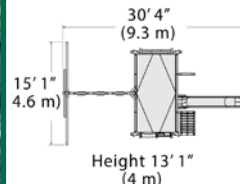

Olympian Peak Junior 1

PLAY SET SHOWN WITH:

- Olympian Peak Junior (6' Deck) with Standard Features
- 6' Rock Wall
- 6' Chain Ladder
- Tire Swivel Swing
- Rope Ladder
- Trapeze Bar
- Multi-Color Tarp Roof
- 3 Position 9' Swing Beam
- Steel Reinforced Beam Kit
- 3 - Belt Swings
- 12' Rocket Slide