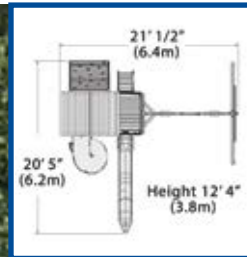

## PLAY SET SHOWN WITH:

- Olympian Outlook
- Brown Tarp Roof
- 3 Position 9' Swing Beam
- 2 - Belt Swings
- Trapeze Bar
- 6' Rock Wall
- Picnic Table
- 12' Rocket Slide

REVERSE SIDE OF PLAY SET