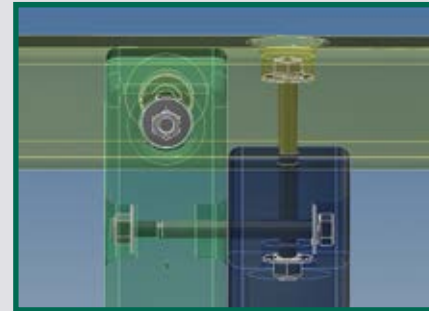

TRIPLE LOCK JOINTS