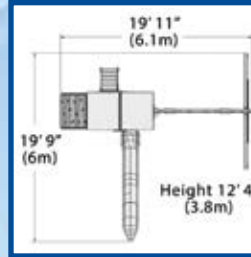

REVERSE SIDE OF PLAY SET

Adventure Outlook XL 3

PLAY SET SHOWN WITH:

- Adventure Outlook XL
- Wood Roof XL
- Gable Kit
- Olympian Outlook Tower
- 3 Position 9' Swing Beam
- 2 - Belt Swings
- Trapeze Bar
- 6' Rock Wall
- Picnic Table XL
- Gang Plank
- Fireman's Pole
- 12' Rocket Slide
- Double Wall Wave Slide