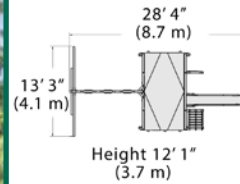

# Peak Base Fort Lineup

Adventure Peak Junior  
Deck: 5.5' x 5.5' or Over 30 sq. ft.

Olympian Peak Junior  
Deck: 5.5' x 5.5' or Over 30 sq. ft.

Titan Peak Junior  
Deck: 5.5' x 5.5' or Over 30 sq. ft.

Adventure Peak Jumbo  
Deck: 7.5' x 5.5' or Over 41 sq. ft.

Olympian Peak Jumbo  
Deck: 7.5' x 5.5' or Over 41 sq. ft.

Titan Peak Jumbo  
Deck: 7.5' x 5.5' or Over 41 sq. ft.