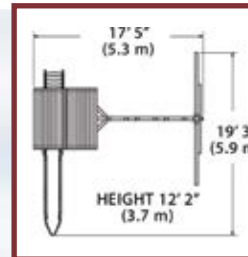

Adventure Treehouse Jumbo 1

PLAY SET SHOWN WITH:

- Adventure Treehouse Jumbo (5' Deck)
- Wood Roof
- 3 Position 8' Swing Beam
- Steel Reinforced Beam Kit
- 2 - Belt Swings
- Trapeze Bar
- 10' Rocket Slide