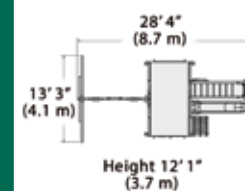

Adventure Peak Junior 2