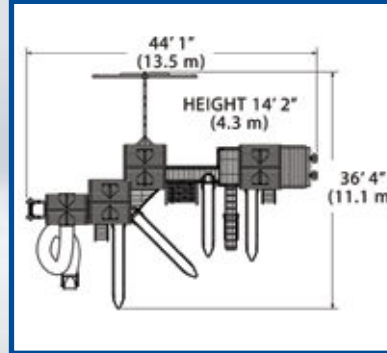

Treehouse Combo Play Set

PLAY SET SHOWN WITH:

- Titan Treehouse Jumbo
- Playhouse
- Loft
- Triangle Bridge
- 2 - Olympian Treehouse Jumbos
- Adventure Bridge
- Cabin Package
- Balcony
- Lower Cottage
- Porch
- Lemonade Stand
- Wood Roofs
- 8 - Dormers
- 3 Position 9' Swing Beam
- Steel Reinforced Beam Kit
- 2 - Belt Swings
- Trapeze Bar
- 8.5' Mega Spiral Slide
- 2 - 14' Rocket Slides
- 2 - 12' Rocket Slides
- Monkey Bars
- Monkey Bar Fireman's Pole
- Fireman's Pole
- 6' Rock Wall
- Picnic Table
- Tire Swivel Swing
- Gang Plank
- Ship's Wheel
- Steering Wheel
- Binoculars
- Telescope