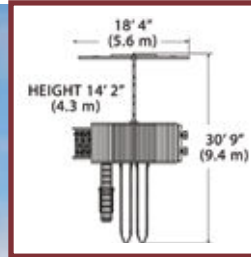

Titan Treehouse Jumbo 4

PLAY SET SHOWN WITH:

- Titan Treehouse Jumbo (7' Deck)
- Playhouse
- Porch
- Lemonade Stand
- Sundeck
- Wood Roofs
- 3 Position 10' Swing Beam
- Steel Reinforced Beam Kit
- 2 - Belt Swings
- Trapeze Bar
- 2 - 14' Rocket Slides
- 6' Rock Wall
- Gang Plank