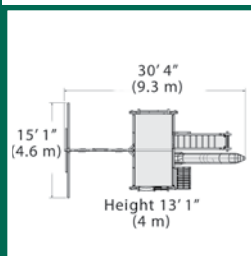

Olympian Peak Junior 2

PLAY SET SHOWN WITH:

- Olympian Peak Junior (6' Deck) with Standard Features
- 6' Rock Wall
- 6' Chain Ladder
- Tire Swivel Swing
- Rope Ladder
- Trapeze Bar
- Green Tarp Roof
- 3 Position 9' Swing Beam
- Steel Reinforced Beam Kit
- 2 - Belt Swings
- 12' Rocket Slide
- 4x6 Monkey Bars
- Monkey Bar Fireman's Pole
- Chin-up Bars