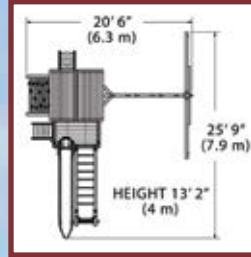

REVERSE SIDE OF PLAY SET

Olympian Treehouse Jumbo 4

PLAY SET SHOWN WITH:

- Olympian Treehouse Jumbo (6' Deck)
- Cabin Package
- Sundeck
- Wood Roofs
- 3 Position 9' Swing Beam
- Steel Reinforced Beam Kit
- 2 - Belt Swings
- Trapeze Bar
- 12' Rocket Slide
- 6' Rock Wall
- Gang Plank
- Jumbo Picnic Table