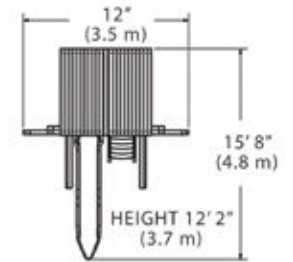

Adventure Treehouse Jumbo Space Saver

PLAY SET SHOWN WITH:

Left Picture:

- Adventure Treehouse Jumbo (5' Deck)
- Wood Roof
- 2 Position Accessory Arm
- Belt Swing
- Trapeze Bar
- 10' Rocket Slide