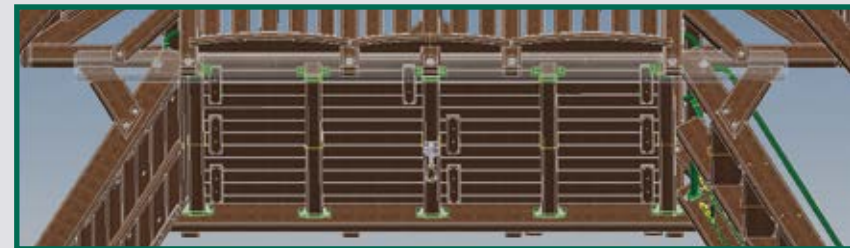

POST AND BEAM FLOOR JOIST SYSTEM