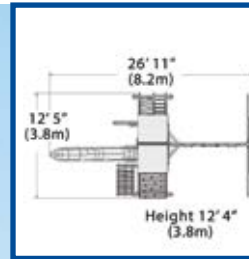

Olympian Summit 1

PLAY SET SHOWN WITH:

- Olympian Summit
- Brown Tarp Roof
- Accessory Arm w/ Rope Ladder
- Accessory Arm w/ Trapeze Bar
- 3 Position 9' Swing Beam
- 3 - Belt Swings
- 12' Rocket Slide

REVERSE SIDE OF PLAY SET