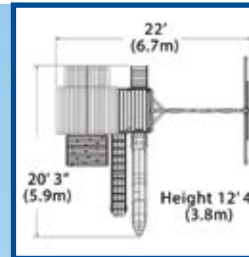

Olympian Outlook XL 2

PLAY SET SHOWN WITH:

- Olympian Outlook XL
- Wood Roof XL
- Gable Kit
- Olympian Outlook Balcony
- 3 Position 9' Swing Beam
- 2 - Belt Swings
- Trapeze Bar
- 6' Rock Wall XL
- Lower Floor XL
- Playhouse XL
- 2 - Mullions
- Side Table with Roof
- Gang Plank
- 12' Rocket Slide