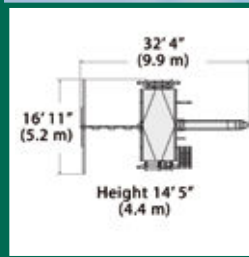

Titan Peak Jumbo 1

PLAY SET SHOWN WITH:

- Titan Peak Jumbo (7' Deck) with Standard Features
- 7' Rock Wall
- 7' Chain Ladder
- Tire Swivel Swing
- Rope Ladder
- Trapeze Bar
- Multi-Color Tarp Roof
- 3 Position 10' Swing Beam
- Steel Reinforced Beam Kit
- 3 - Belt Swings
- 14' Rocket Slide
- Fireman's Pole