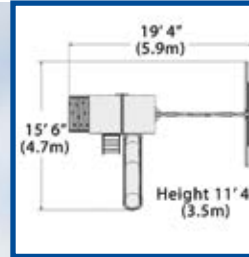

Adventure Outlook 1

PLAY SET SHOWN WITH:

- Adventure Outlook
- Green Tarp Roof
- 3 Position 8' Swing Beam
- 2 - Belt Swings
- Trapeze Bar
- 5' Rock Wall
- Picnic Table
- Wave Slide