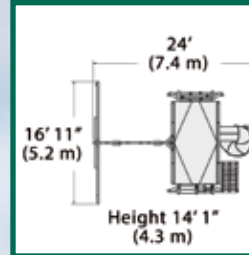

Titan Peak Junior 4

PLAY SET SHOWN WITH:

- Titan Peak Junior (7' Deck) with Standard Features
- 7' Rock Wall
- 7' Chain Ladder
- Tire Swivel Swing
- Rope Ladder
- Trapeze Bar
- Green Tarp Roof
- 3 Position 10' Swing Beam
- Steel Reinforced Beam Kit
- 3 - Belt Swings
- 7' Spiral Tube Slide