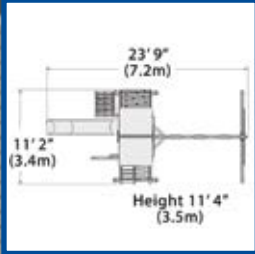

# Summit Base Fort Lineup

Adventure Summit  
Deck: 5' x 4' or 20 sq. ft.

Adventure Summit XL  
Deck: 5' x 5' or 25 sq. ft.

Olympian Summit  
Deck: 5' x 4' or 20 sq. ft.

Olympian Summit XL  
Deck: 5' x 5' or 25 sq. ft.