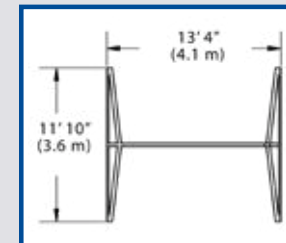

Adventure Treehouse Jumbo Space Saver

PLAY SET SHOWN WITH:

Left Picture:

- Adventure Treehouse Jumbo (5' Deck)
- Wood Roof
- 2 Position Accessory Arm
- Belt Swing
- Trapeze Bar
- 10' Rocket Slide

Right Picture:

- Adventure Treehouse Jumbo (5' Deck)
- Tarp Roof
- 2 Position Accessory Arm
- Belt Swing
- Trapeze Bar
- 10' Double Wall Wave Slide

The Free-Standing Swing Set will fit in almost any yard when you cannot fit a traditional fort and swing beam combination in the same space. It is 8' tall just like our fort swing beams and has room for three swing accessories. Visit your local Backyard Adventures dealer to learn about the ultimate space-saving flexibility of our compact play sets and accessories!

Free-Standing Swing Set

PLAY SET SHOWN WITH:

- Free-Standing Swing Set (8' High)
- 2 - Belt Swings
- Trapeze Bar