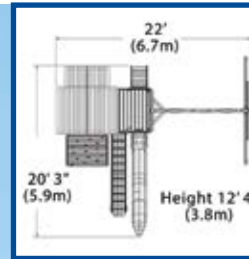

Olympian Outlook XL 2

PLAY SET SHOWN WITH:

- Olympian Outlook XL
- Wood Roof XL
- Gable Kit
- Olympian Outlook Balcony
- 3 Position 9' Swing Beam
- 2 - Belt Swings
- Trapeze Bar
- 6' Rock Wall XL
- Lower Floor XL
- Playhouse XL
- 2 - Mullions
- Side Table with Roof
- Gang Plank
- 12' Rocket Slide