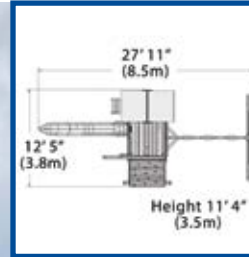

Adventure Outlook 4

PLAY SET SHOWN WITH:

- Adventure Outlook
- Brown Tarp Roof
- Olympian Summit Tower XL w/ Rock Wall
- Tire Swivel Swing
- 3 Position 8' Swing Beam
- 3 - Belt Swings
- Accessory Arm with Trapeze Bar
- Picnic Table
- 12' Rocket Slide