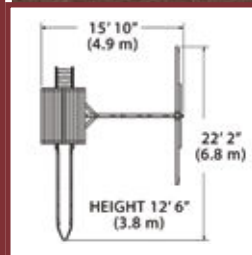

Adventure Treehouse Junior 1 available with tarp roof and double wall wave slide

Olympian Treehouse Junior 1 available with tarp roof

Olympian Treehouse Junior 1

PLAY SET SHOWN WITH:

- Olympian Treehouse Junior (6' Deck)
- Wood Roof
- 3 Position 9' Swing Beam
- Steel Reinforced Beam Kit
- 2 - Belt Swings
- Trapeze Bar
- 12' Rocket Slide